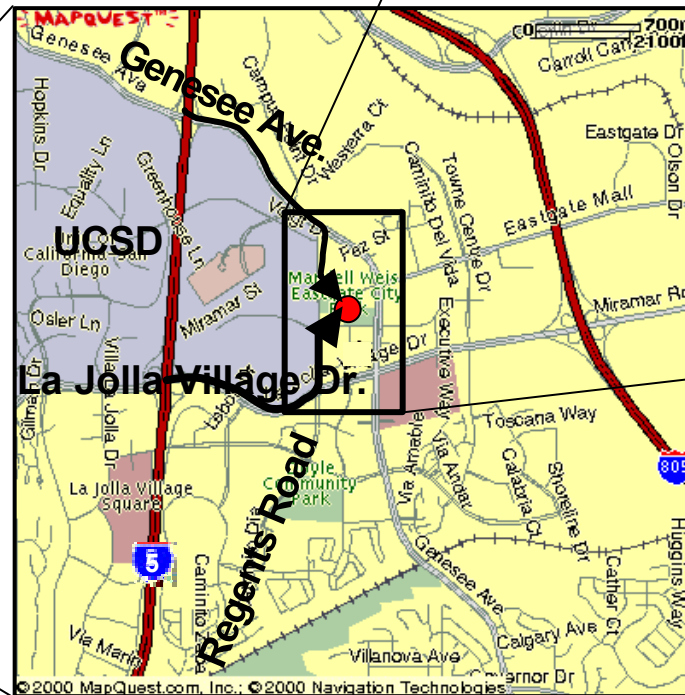

# Swartz Center for Computational Neuroscience

Regents Medical Center  
 4150 Regents Park Row  
 Suites 320 & 340  
 La Jolla CA 92037-1417  
 858-458-1927

## Directions

From San Diego and airport, North on Interstate 5. Exit onto La Jolla Village Drive East. Turn left (North) onto Regents Road. Take first right (East) at Regents Park Row (between buildings). Turn into the North building lot. Take central corridor elevator to 3rd floor. Walk down the right hallway right to Suite 320.

SAN DIEGO Airport

©2000 MapQuest.com, Inc.; ©2000 Navigation Technologies